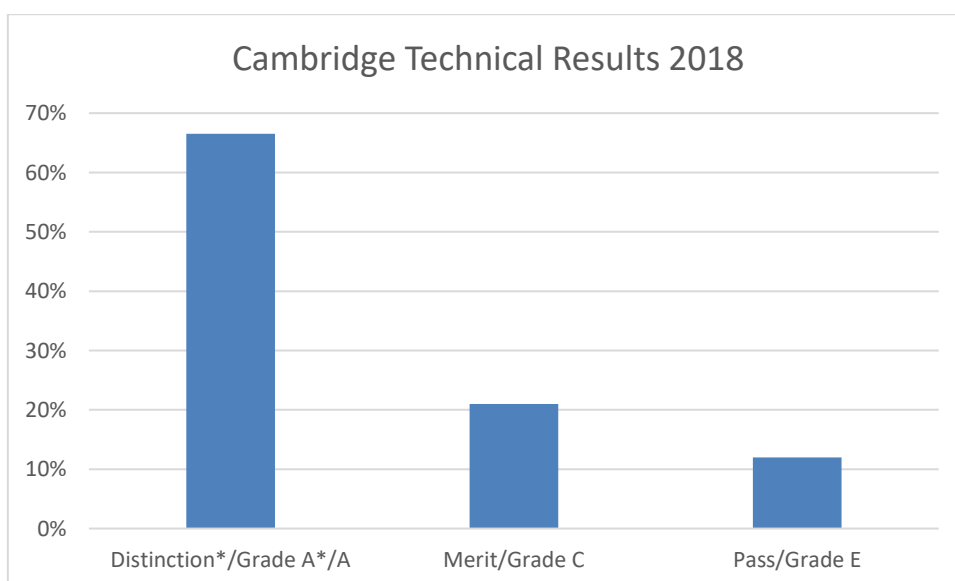

LIME HOUSE SCHOOL EXAMINATION RESULTS 2018

GCE A LEVEL RESULTS 2018 %AGE PASS RATE BY GRADE (Only GCE A Level students)

OCR CAMBRIDGE RESULTS 2018 Business & ICT & Sport %AGE PASS RATE BY GRADE

GCE A Level & CAMBRIDGE TECHNICAL Results 2018