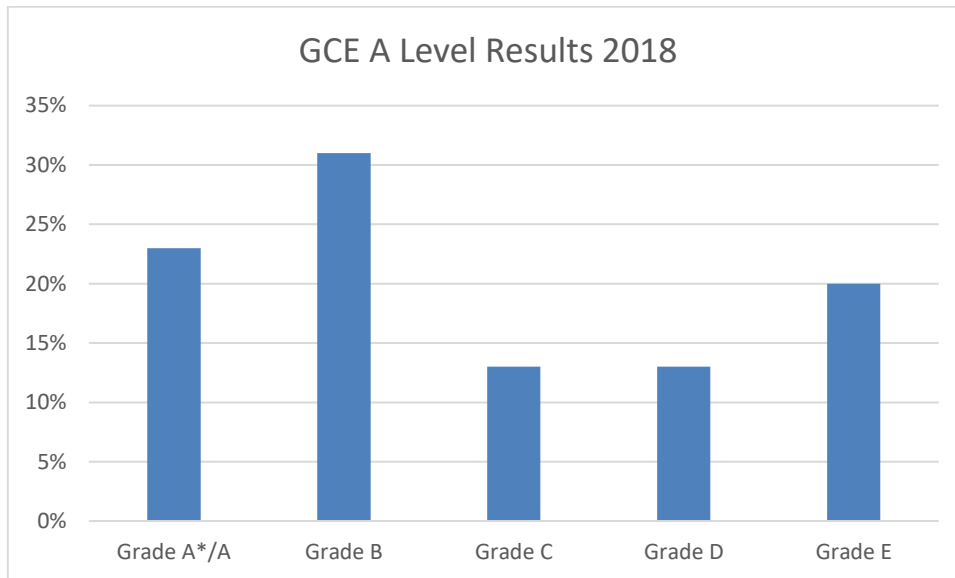

LIME HOUSE SCHOOL EXAMINATION RESULTS 2018

GCE A LEVEL RESULTS 2018 %AGE PASS RATE BY GRADE (Only GCE A Level students)

OCR CAMBRIDGE RESULTS 2018 Business & ICT & Sport %AGE PASS RATE BY GRADE

GCE A Level & CAMBRIDGE TECHNICAL Results 2018