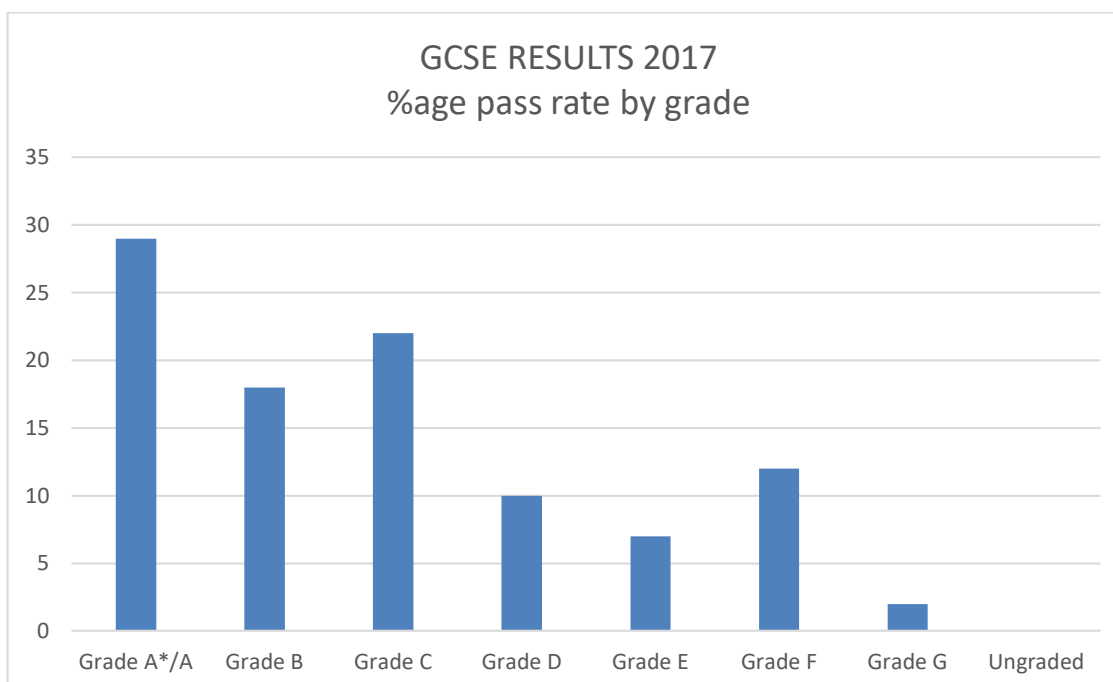

LIME HOUSE SCHOOL EXAMINATION RESULTS 2017

GCSE RESULTS 2017 %AGE PASS RATE BY GRADE

The data includes the new numeric grades in Mathematics, English and English Literature with grades 7,8 & 9 being included in the A*/A category, 5 & 6 in the B category, 4 in the C category and grades 3 and below in the D to G category.