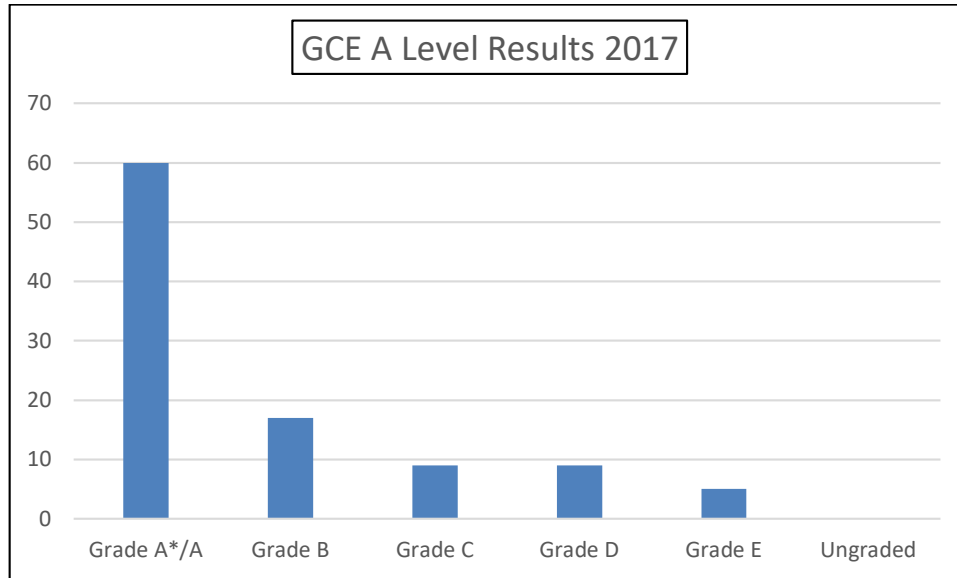

# LIME HOUSE SCHOOL EXAMINATION RESULTS 2017

## GCE A LEVEL RESULTS 2017 %AGE PASS RATE BY GRADE (Only GCE A Level students)