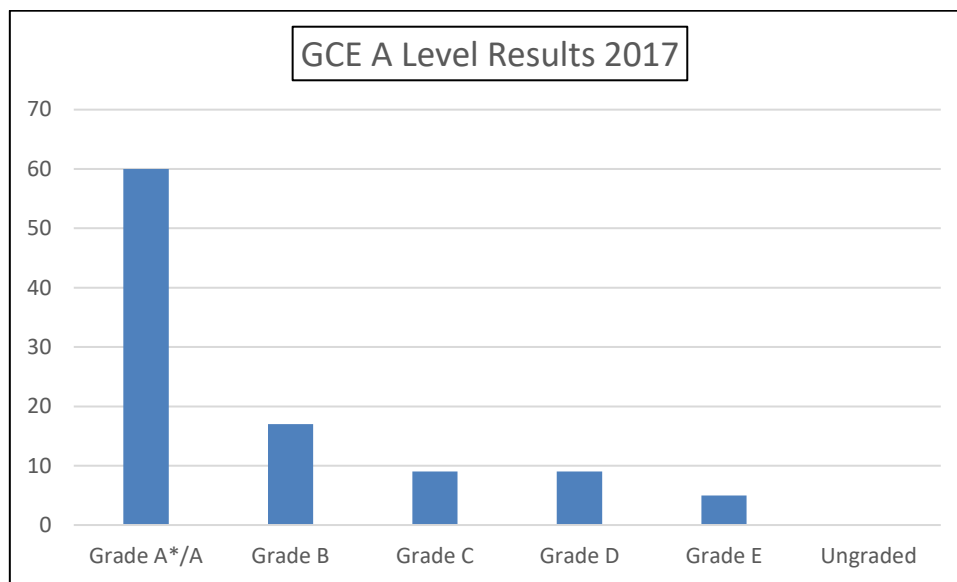

LIME HOUSE SCHOOL EXAMINATION RESULTS 2017

GCE A LEVEL RESULTS 2017 %AGE PASS RATE BY GRADE (Only GCE A Level students)

OCR CAMBRIDGE RESULTS 2017 Business & ICT %AGE PASS RATE BY GRADE (Includes OCR students with one A Level result)