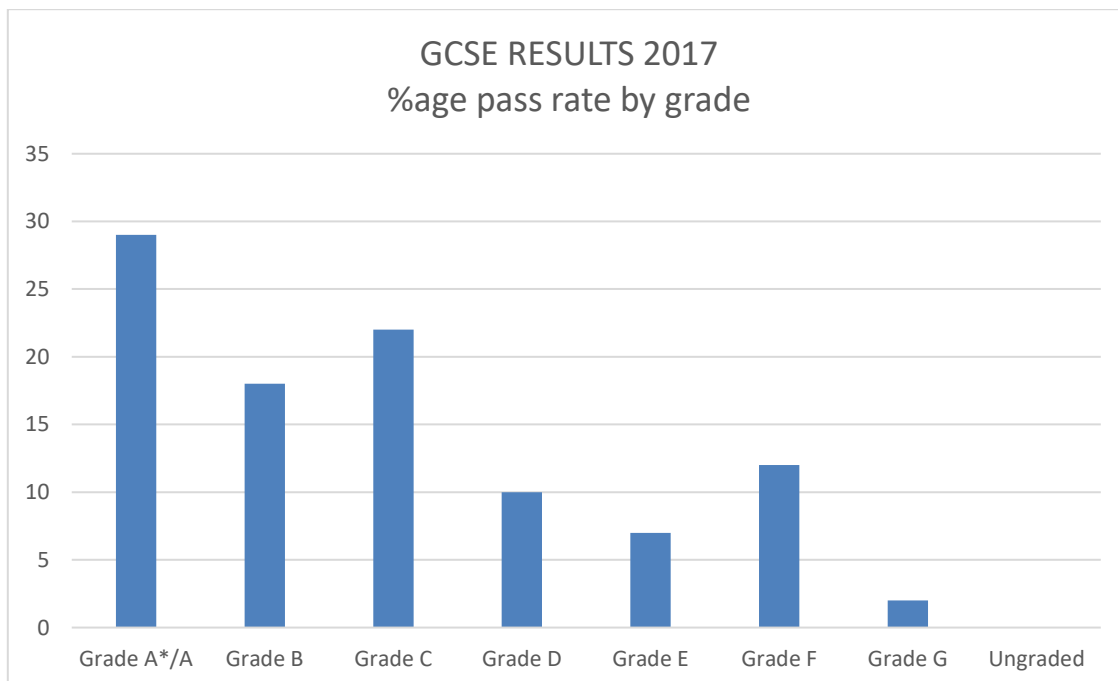

## GCSE RESULTS 2017 %AGE PASS RATE BY GRADE

The data includes the new numeric grades in Mathematics, English and English Literature with grades 7,8 & 9 being included in the A\*/A category, 5 & 6 in the B category, 4 in the C category and grades 3 and below in the D to G category.